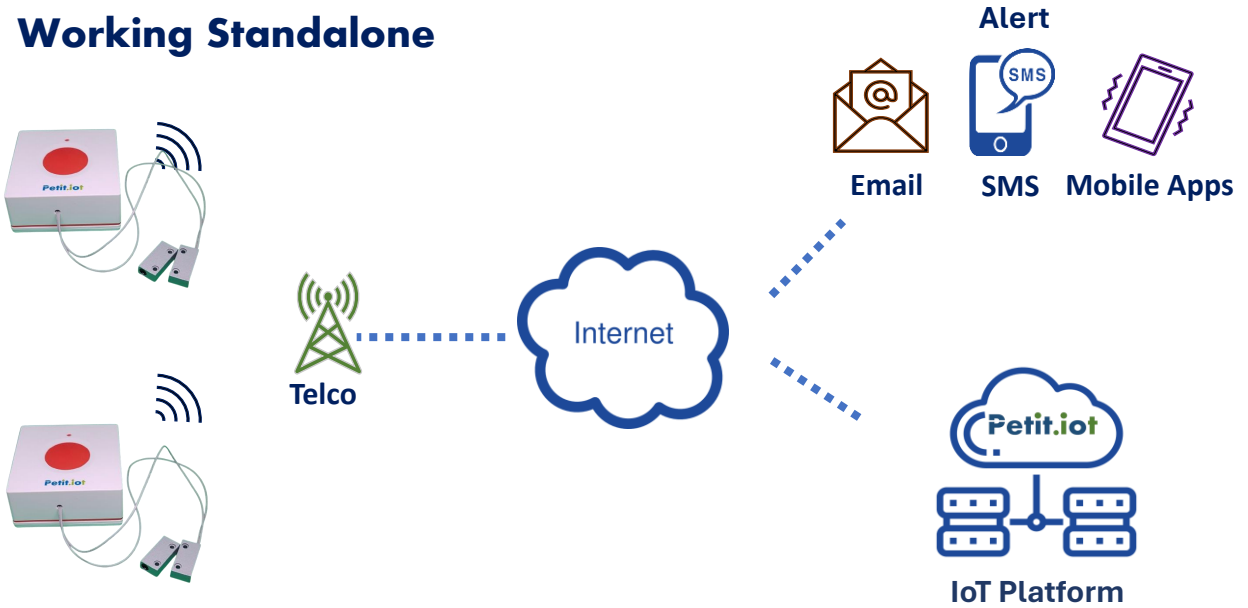

Specification of Smart Assistant

Communication support	NB-IoT (BAND B3 ,B5 and B8)
Power	Replaceable battery CR123A
Dimension	86 mm x 86 mm x 34 mm
Weight	120g without battery
Protection	IP65

IoT Platform

- Provide real-time device status
- Alarm alert, an email notice is the default, SMS and Apps are optional
- Optional API for different ecosystem
- CSV data export

Working Standalone